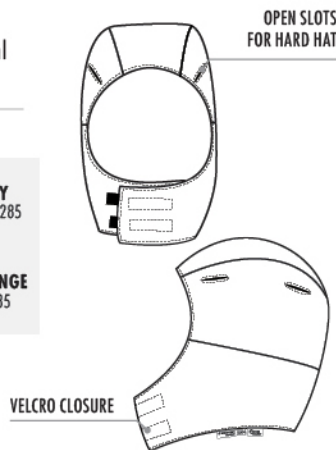

STOCK COLOURS

ROYAL BLUE UPN285   NAVY UPN285   GREY UPGY285

ORANGE UPO285

Westex UltraSoft® is a registered trademark of Westex® by Milliken® used under license by IFR Workwear Inc.

THE TRUSTED LEADER IN QUALITY FLAME AND ARC RESISTANT WORKWEAR

IFRWORKWEAR.CA | 403-347-5480 | INFO@IFRWORKWEAR.CA