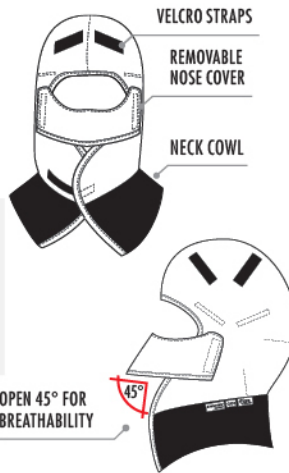

The broiler hard hat liner is designed to fit under hard hats for flame resistance and maximum protection against the elements. The unique design includes a neck cowl and comes with a removable nose cover designed to prevent safety glasses from fogging.

STOCK SIZES

ONE SIZE FITS ALL

STOCK COLOURS

ROYAL BLUE UPN275 NAVY UPN275 GREY UPGY275

ORANGE UPO275

STYLE 285

ULTRASOFT® 9 OZ INSULATED HARD HAT LINER

CAT 4
ATPV 40.6

These hard hat liners are designed to fit under hard hats for flame resistance and maximum protection against the elements. The unique design provides maximum peripheral vision.

STOCK SIZES

ONE SIZE FITS ALL