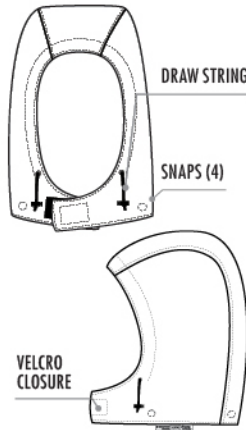

STOCK SIZES

ONE SIZE FITS ALL

STOCK COLOURS

ROYAL BLUE UPN265 NAVY UPN265 GREY UPGY265

ORANGE UPO265

STYLE 275

ULTRASOFT® 9 OZ INSULATED BROILER HARD HAT LINER

CAT 4
ATPV 40.6