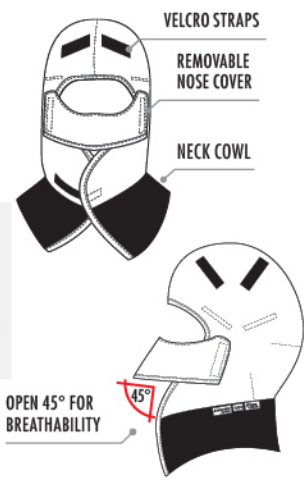

STYLE 265

ULTRASOFT® 9 OZ INSULATED PARKA HOOD

CAT 4
ATPV 40.6

These hoods are designed to attach to our parkas, and fit over hard hats for flame resistance and maximum protection against the elements. The unique design provides maximum peripheral vision.

The broiler hard hat liner is designed to fit under hard hats for flame resistance and maximum protection against the elements. The unique design includes a neck cowl and comes with a removable nose cover designed to prevent safety glasses from fogging.

STOCK SIZES

ONE SIZE FITS ALL

STOCK COLOURS

ROYAL BLUE UPN275 NAVY UPN275 GREY UPGY275

ORANGE UPO275

STYLE 285

ULTRASOFT® 9 OZ INSULATED HARD HAT LINER

CAT 4
ATPV 40.6

These hard hat liners are designed to fit under hard hats for flame resistance and maximum protection against the elements. The unique design provides maximum peripheral vision.

STOCK SIZES

ONE SIZE FITS ALL