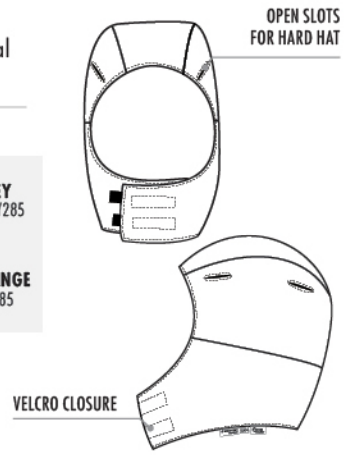

STOCK COLOURS

ROYAL BLUE UPN285   NAVY UPN285   GREY UPGY285

ORANGE UPO285

Westex UltraSoft® is a registered trademark of Westex® by Milliken® used under license by IFR Workwear Inc.

THE TRUSTED LEADER IN QUALITY FLAME AND ARC RESISTANT WORKWEAR

IFRWORKWEAR.CA | 403-347-5480 | INFO@IFRWORKWEAR.CA