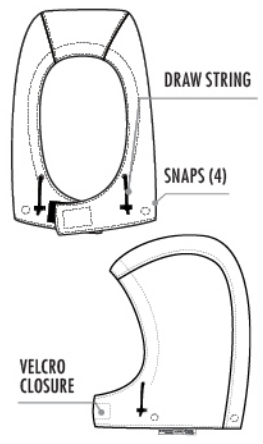

STOCK SIZES

ONE SIZE FITS ALL

STOCK COLOURS

ROYAL BLUE UPN265 NAVY UPN265 GREY UPGY265

ORANGE UPO265

STYLE 275

ULTRASOFT® 9 OZ INSULATED BROILER HARD HAT LINER

CAT 4
ATPV 40.6