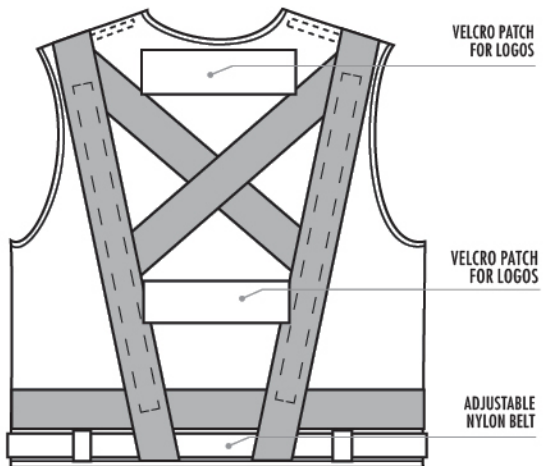

LOCOMOTIVE ENGINEER O.C.U VEST

- The latest evolution in operator control unit carrying systems
- Multi position 4 point operator control unit attachments
- Ergonomic design - adjustable aluminum bars/supports to distribute weight across the torso
- Full tear away (4 point)
- Field changeable clips on vests

STOCK SIZES

S	M	L	XL	2XL	3XL
---	---	---	----	-----	-----

STOCK COLOURS

	ORANGE 1710-2130		LIME 1710-7130
--	----------------------------	--	--------------------------

3M™ and Scotchlite™ are trademarks of 3M™ used under license by IFR Workwear Inc. in Canada.