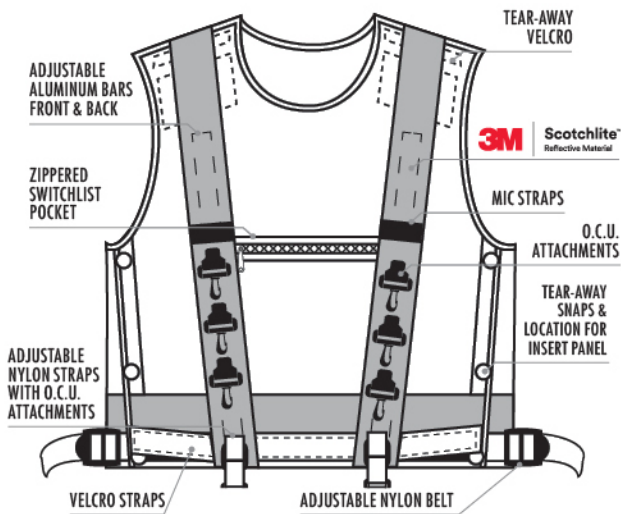

LOCOMOTIVE ENGINEER O.C.U VEST

- The latest evolution in operator control unit carrying systems
- Multi position 4 point operator control unit attachments
- Ergonomic design - adjustable aluminum bars/supports to distribute weight across the torso
- Full tear away (4 point)
- Field changeable clips on vests

STOCK SIZES

S	M	L	XL	2XL	3XL
---	---	---	----	-----	-----

STOCK COLOURS

	ORANGE 1710-2130		LIME 1710-7130
--	----------------------------	--	--------------------------

3M™ and Scotchlite™ are trademarks of 3M™ used under license by IFR Workwear Inc. in Canada.