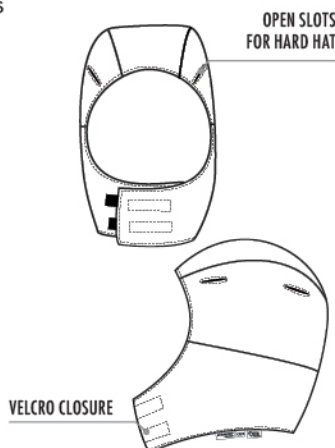

STOCK COLOURS

ROYAL BLUE
NPB285

Nomex® is a registered trademark of DuPont™ used under license by IFR Workwear Inc.

THE TRUSTED LEADER IN QUALITY FLAME AND ARC RESISTANT WORKWEAR

IFRWORKWEAR.CA | 403-347-5480 | INFO@IFRWORKWEAR.CA