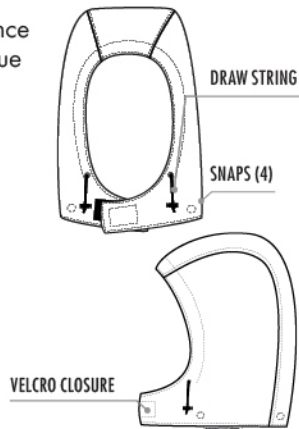

STYLE 265

NOMEX® ESSENTIAL 6 OZ INSULATED PARKA HOOD

CAT
ATPV
40.6
4

These hoods are designed to attach to our Nomex® Essential parkas, and fit over hard hats for flame resistance and maximum protection against the elements. The unique design provides maximum peripheral vision.

STOCK SIZES

ONE SIZE FITS ALL

STOCK COLOURS

ROYAL BLUE
NPB265

STYLE 275

NOMEX® ESSENTIAL 6 OZ INSULATED BROILER HARD HAT LINER

CAT
ATPV
40.6
4

The broiler hard hat liner is designed to fit under hard hats for flame resistance and maximum protection against the elements. The unique design includes a neck cowl and comes with a removable nose cover designed to prevent safety glasses from fogging.

STOCK SIZES

ONE SIZE FITS ALL