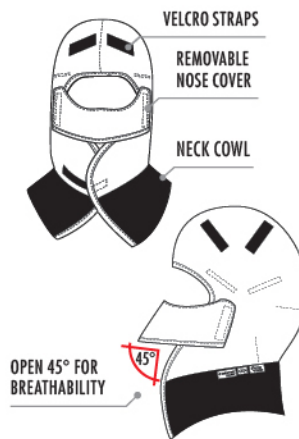

STOCK COLOURS

ROYAL BLUE
NPB275

RED
NPR275

STYLE 285

NOMEX® ESSENTIAL 6 OZ INSULATED HARD HAT LINER

CAT
ATPV
40.6
4

These hard hat liners are designed to fit under hard hats for flame resistance and maximum protection against the elements. The unique design provides maximum peripheral vision.

STOCK SIZES

ONE SIZE FITS ALL