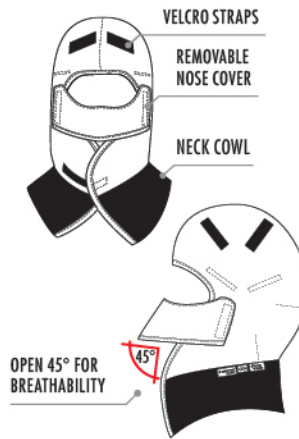

STOCK COLOURS

ROYAL BLUE NPB275
RED NPR275

STYLE 285

NOMEX® ESSENTIAL 6 OZ INSULATED HARD HAT LINER

CAT 4
ATPV 40.6

These hard hat liners are designed to fit under hard hats for flame resistance and maximum protection against the elements. The unique design provides maximum peripheral vision.

STOCK SIZES

ONE SIZE FITS ALL