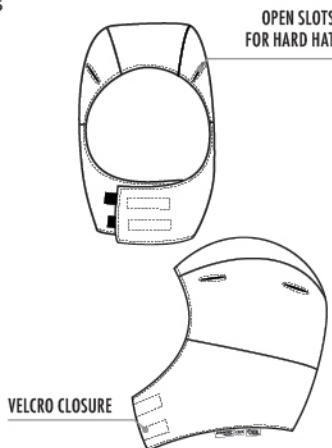

STOCK COLOURS

ROYAL BLUE
NPB285

Nomex® is a registered trademark of DuPont™ used under license by IFR Workwear Inc.

THE TRUSTED LEADER IN QUALITY FLAME AND ARC RESISTANT WORKWEAR

IFRWORKWEAR.CA | 403-347-5480 | INFO@IFRWORKWEAR.CA