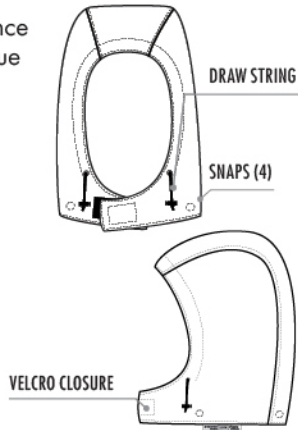

STYLE 265

NOMEX® ESSENTIAL 6 OZ INSULATED PARKA HOOD

CAT 4
ATPV 40.6

These hoods are designed to attach to our Nomex® Essential parkas, and fit over hard hats for flame resistance and maximum protection against the elements. The unique design provides maximum peripheral vision.

STOCK SIZES

ONE SIZE FITS ALL

STOCK COLOURS

ROYAL BLUE
NPB265

STYLE 275

NOMEX® ESSENTIAL 6 OZ INSULATED BROILER HARD HAT LINER

CAT 4
ATPV 40.6

The broiler hard hat liner is designed to fit under hard hats for flame resistance and maximum protection against the elements. The unique design includes a neck cowl and comes with a removable nose cover designed to prevent safety glasses from fogging.

STOCK SIZES

ONE SIZE FITS ALL