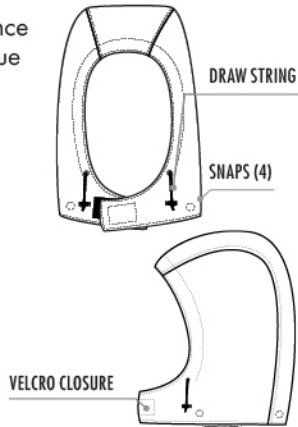

STYLE 265

NOMEX® ESSENTIAL 6 OZ INSULATED PARKA HOOD

CAT 4
ATPV 40.6

These hoods are designed to attach to our Nomex® Essential parkas, and fit over hard hats for flame resistance and maximum protection against the elements. The unique design provides maximum peripheral vision.

STOCK SIZES

STOCK COLOURS

ONE SIZE FITS ALL

ROYAL BLUE
NPB265