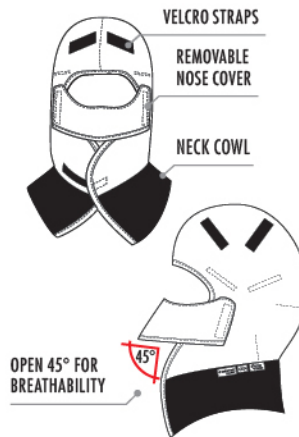

# NOMEX® ESSENTIAL 6 OZ INSULATED PARKA HOOD

CAT 4  
ATPV 40.6

These hoods are designed to attach to our Nomex® Essential parkas, and fit over hard hats for flame resistance and maximum protection against the elements. The unique design provides maximum peripheral vision.

# NOMEX® ESSENTIAL 6 OZ INSULATED BROILER HARD HAT LINER

CAT 4  
ATPV 40.6

The broiler hard hat liner is designed to fit under hard hats for flame resistance and maximum protection against the elements. The unique design includes a neck cowl and comes with a removable nose cover designed to prevent safety glasses from fogging.

STOCK SIZES

STOCK COLOURS

ONE SIZE FITS ALL

ROYAL BLUE NPB275    RED NPR275

STYLE 285

# NOMEX® ESSENTIAL 6 OZ INSULATED HARD HAT LINER

CAT 4  
ATPV 40.6

These hard hat liners are designed to fit under hard hats for flame resistance and maximum protection against the elements. The unique design provides maximum peripheral vision.